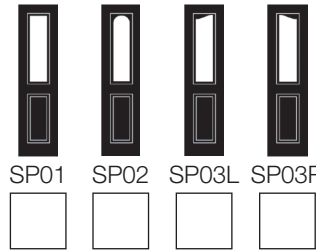

Side panels

Glass Patterns (Backing Glass):

☐ Unglazed	☐ Clear
☐ Stipplyte	☐ Autumn
☐ Cotswold	☐ Charcoal Sticks
☐ Contora	☐ Taffeta
☐ Chantilly	☐ Digital
☐ Everglade	☐ Flemish
☐ Fiorielle	☐ Mayflower
☐ Oak	☐ Pelerine
☐ Warwick	☐ Satin

Regalead Fusion & Overlay Art Glass:

☐ Elba	☐ RED ☐ GREEN ☐ BLUE ☐ BLACK
☐ Venetia	☐ RED ☐ GREEN ☐ BLUE ☐ BLACK
☐ Murano	☐ RED ☐ GREEN ☐ BLUE ☐ BLACK
☐ Diamonds	☐ RED ☐ GREEN ☐ BLUE ☐ BLACK
☐ Fusion Ellipse	☐ RED ☐ GREEN ☐ BLUE ☐ BLACK
☐ Crystal Inspiration	☐ RED ☐ GREEN ☐ BLUE ☐ BLACK
☐ Crystal Harmony	☐ RED ☐ GREEN ☐ BLUE ☐ BLACK
☐ Crystal Bohemia	☐ RED ☐ GREEN ☐ BLUE ☐ BLACK

Section C - Hardware and Glass Requirements Please note: Gold Oak/Gold Oak and Rosewood/Rosewood doors have matching edgebanding.

Cassette required: Yes ☐ No ☐ Height (mm) ..... Width (mm)	Letterplate (supply): Yes ☐ No ☐ White ☐ Gold ☐ Chrome ☐ Black ☐ Satin ☐ Smoke ☐ Chrome	Hinge (supply): Yes ☐ No ☐ White ☐ Gold ☐ Chrome ☐ Black ☐ Satin ☐ Smoke ☐ Chrome	Door Colour (Please tick boxes below) Blue ☐ Black ☐ Green ☐ Red ☐ White ☐ Mahogany ☐ Light Oak ☐ Golden Oak Ext. ☐ Int. ☐ Rosewood Ext. ☐ Int. ☐
Hinge position viewed (from outside): L/Handside ☐ R/Handside ☐	Handle (supply): Yes ☐ No ☐ Lever/Lever ☐ Lever/Pad ☐ White ☐ Gold ☐ Chrome ☐ Black ☐ Satin ☐ Smoke ☐ Chrome	Lock (supply): Yes ☐ No ☐ Winkhaus ☐ AV2 ☐ Fullex ☐ Fullex Holiday Lock ☐	
Letterplate prep required: Yes ☐ No ☐			

Regalead Triple Glazed Units:

☐ Simplicity	☐ Diamond Cut
☐ Royale	☐ Brilliance
☐ Elegance	☐ Clarity
☐ Prairie	☐ Abstract

Regalead Colour Art Units:

☐ Fleur	☐ Mackintosh Rose

Mini Blind (half glaze doors only) ☐ L/hand ☐ R/hand

Distinction triple glazed units (supply):

☐ Andaman	☐ BRASS ☐ ZINC
☐ Flores	☐ BRASS ☐ ZINC
☐ Kara	☐ BRASS ☐ ZINC
☐ Scotia	☐ BRASS ☐ ZINC

See the Distinction Glazing Brochure.