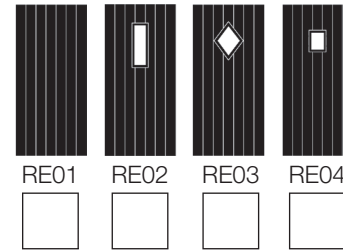

Section A - Company Details

Company Name: .....
Address Details: .....
.....
.....
Contact Details: .....
Signed: .....
Special Instruction: .....
.....

Email: .....
Telephone: .....
Fax: .....
Date: .....
Customer Order No: .....

Hardware Specifications - Our standard specification includes:

1. Winkhaus Trulock or Av2 Lock; Fullex Triple Deadlock or Fullex Holiday Lock; Securistyle Austenitic or Autolock
   - Milia ideal composite door hinge • Milia Prostyle Door Handles and Aluminium Letterplates
2. If you have a specific hardware set up, please advise and we will see if we can help.

Door Lock make..... model..... Door Hinges make..... model.....

Door Handle make..... model..... Letterplate make..... model.....

Cylinder Guard make..... model.....

QUOTE ☐
ORDER ☐

Section B - Door Requirements Please note: Doors are grained, have internal white face (unless stain/stain finish), are open in and edgebanded. Spindle height is 1050mm.

Elegance

Esteem

Vogue Eminence

Classical

Prestige

Eclat

Renown

Side panels

Glass Patterns (Backing Glass):

☐ Unglazed	☐ Clear
☐ Stipplyte	☐ Autumn
☐ Cotswold	☐ Charcoal Sticks
☐ Contora	☐ Taffeta
☐ Chantilly	☐ Digital
☐ Everglade	☐ Flemish
☐ Fiorielle	☐ Mayflower
☐ Oak	☐ Pelerine
☐ Warwick	☐ Satin

Regalead Fusion & Overlay Art Glass:

☐ Elba	☐ RED ☐ GREEN ☐ BLUE ☐ BLACK
☐ Venetia	☐ RED ☐ GREEN ☐ BLUE ☐ BLACK
☐ Murano	☐ RED ☐ GREEN ☐ BLUE ☐ BLACK
☐ Diamonds	☐ RED ☐ GREEN ☐ BLUE ☐ BLACK
☐ Fusion Ellipse	☐ RED ☐ GREEN ☐ BLUE ☐ BLACK
☐ Crystal Inspiration	☐ RED ☐ GREEN ☐ BLUE ☐ BLACK
☐ Crystal Harmony	☐ RED ☐ GREEN ☐ BLUE ☐ BLACK
☐ Crystal Bohemia	☐ RED ☐ GREEN ☐ BLUE ☐ BLACK

Section C - Hardware and Glass Requirements Please note: Gold Oak/Gold Oak and Rosewood/Rosewood doors have matching edgebanding.