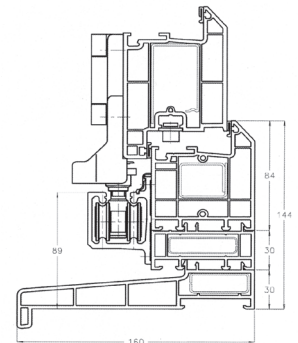

So would you rather fit and guarantee:

a) A typical bi-fold door

- Low security hardware.
 - 144 mm or more threshold height.
 - Stack of cill, add-on & frame.
 - Bogie track unsupported.
 - Z & T sashes cut down.
- ✗ Highly vulnerable to attack.
 - ✗ Unstable design.
 - ✗ Ongoing call back requests.
 - ✗ Unsightly joints.
 - ✗ Poor value.