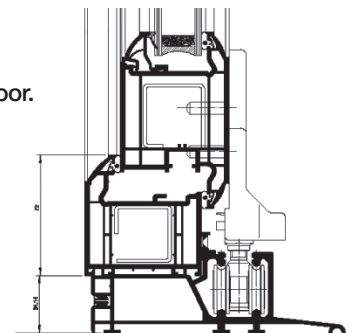

b) A Sliders UK "Ultimate" PVC/Aluminium Bi-Fold Door?

1. Hoppe Tokyo PAS 24 handle fitted as standard.
   - Fully retractable hooks and low level keeps.
   - Anti-bump cylinders as standard.
   - Aluminium sub frame incorporate cill projection and track.
   - Sash joints with bespoke aluminium posts.
   - Double seals on all sash joints.
2. ✓ Revolutionary high security hardware.
   - ✓ More secure than any other PVC bi-fold door.
   - ✓ Extremely reliable, minimising costly call backs for adjustments.
   - ✓ Solid platform provides stability and reliability.
   - ✓ Superior sash strength and weather performance.